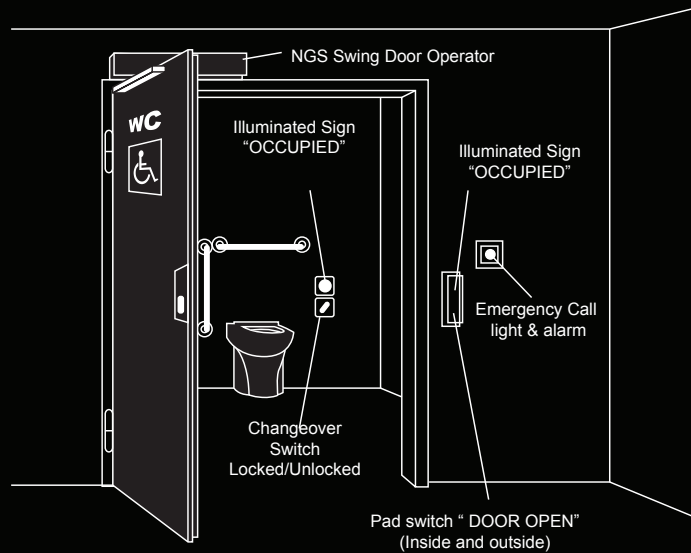

By operating the changeover switch inside the toilet cabin, the user activates the illuminated sign "Occupied" outside the compartment as well as the control lamp at the changeover switch.

Simultaneously the interior and exterior pad is switched off and the lock is engaged. Thus the door can neither be opened by another person nor by the user himself by accident.

In the case of a power failure the swing door system can be opened manually by the user by pushing or pulling the door. The egress system for the sliding door is via a battery reserve which will allow normal egress by pushing the button on the illuminated panel.

In an emergency the door can also be manually opened from outside using a key.

Optional Emergency Call System

An optional emergency call button system is available to raise an alarm if mishap occurs whilst the toilet is occupied; this option has an emergency call button, audible alarm, strobe light and emergency key override for access.

Emergency Call Button.

External strobe light and audible alarm.

NGD Model CW

Cavity wall installation

TECHNICAL SPECIFICATIONS

See NGA and NGU for sliding door details and
 NGS for swing door details

ADIS
 AUTOMATIC DOORS