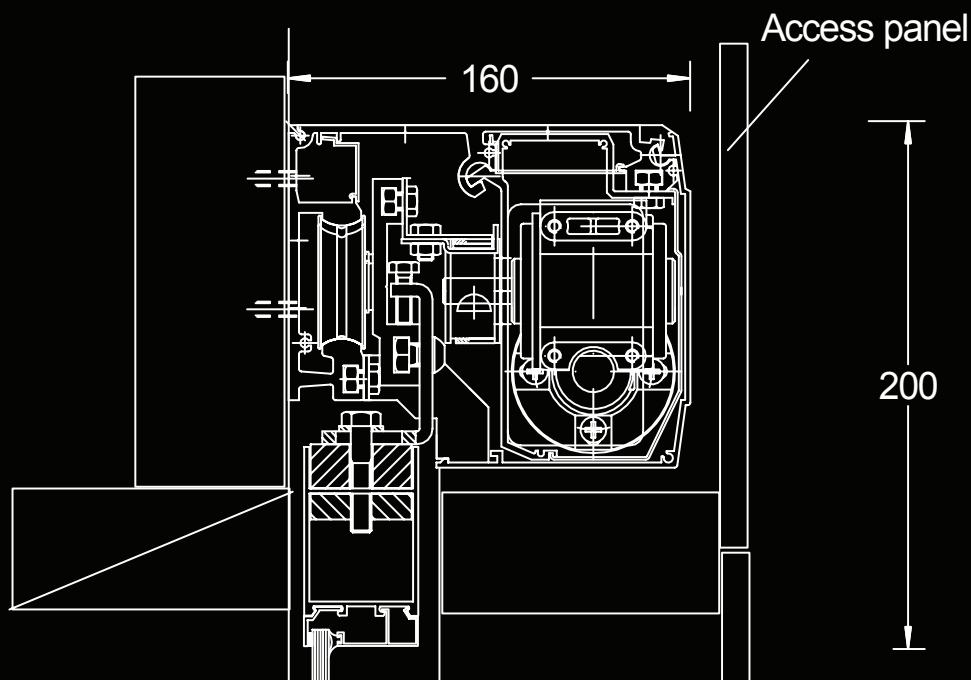

Emergency Call Button.

External strobe light and audible alarm.

NGD Model CW

Cavity wall installation

TECHNICAL SPECIFICATIONS

See NGA and NGU for sliding door details and
 NGS for swing door details

ADIS
 AUTOMATIC DOORS